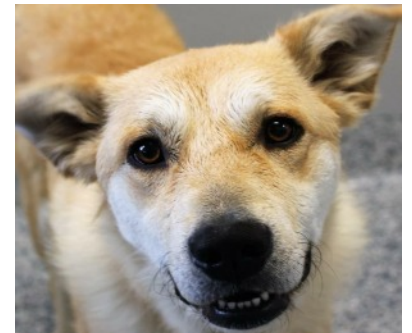

October 2017

“National Adopt a Shelter Dog Month”

Upcoming Events

Oct. 2- Raise a Pint at the Mighty Mo, 5-8 p.m.

October 19 & 20- Fall Kid's Camp

Oct. 22- National Veterinary Technician's Week

Oct. 31- Halloween

Nov. 28- Giving Tuesday

Dec. 7- Tree of Love Memorial Celebration

October is Adopt a Shelter Dog Month

- Join the campaign by using the hastag, #FindYourFido and share your adoption stories with us!
- Make sure to tag the MAAC by using the hastag, #MAAC.
- This is a national campaign to spread awareness of shelter pets in need of forever homes.

#FindYourFido

#MAAC

Pets of the Month

Hello. My name is Clyde. I am 10 years old.

*I am friendly with family and those that come and visit.

*I am very affectionate and love to get head scratches and pets.

Hello. My name is Misty. I am about a year old.

*I am very friendly, playful, and affectionate.

*I would make a great running partner and hiking friend.

Grooming

Available for Purchase
$15,000

Naming Right Of The Month

The grooming room is where our animals go before they go to the adoption floor. 99% of groomed animals get adopted.

3-year payment plans are available. You pay $416.67 per month for three years. Pay over three years, own for a lifetime.

Two Day Fall Kid's Camp

Thursday, October 19th & Friday, October 20th

For Kid's in grades 1-6 who love animals!

9 a.m. - 3 p.m.
*Extended Care Hours Available

To register, visit our website or look for registration form in your kid's Wednesday envelope.

Center Adoption Statistics

Dogs Adopted: 510

Cats Adopted: 465

Mailing Address: P.O. Box 3426, Great Falls, MT, 59403

Physical Address: 900 25th Avenue NE, Great Falls, MT, 59404 Phone: (406) 727-7387
www.macleanimaladoptioncenter.org

**Macle
Animal
Adoption
Center**

Enhancing compassion through education.